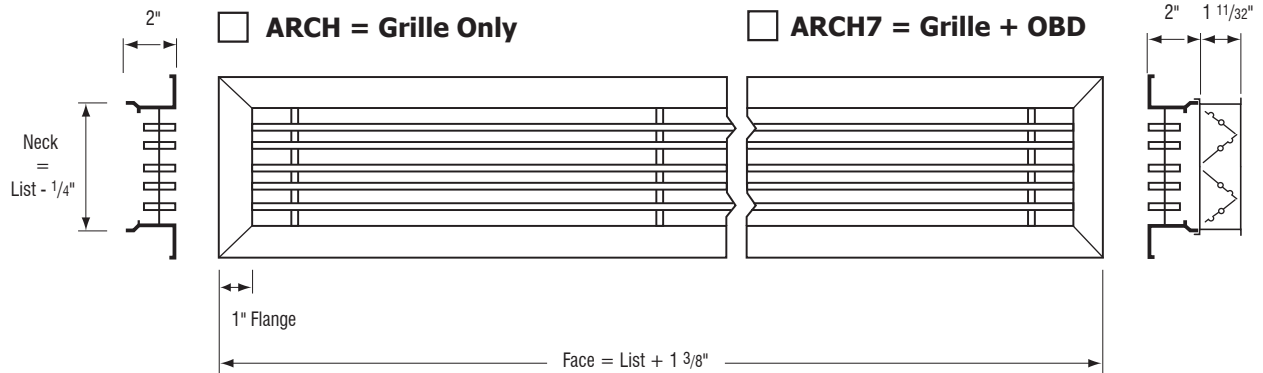

SUBMITTAL SHEET

N° ARCH / ARCH7

ARCH Architectural Sidewall Linear Bar Grille

Material: Extruded aluminum

Opposed Blade Damper (optional):
Key-operated through grille face

Other Styles Available: Order using ALB model and switch options
Equivalent ARCH = ALB60-F-5-RM
Equivalent ARCH7 = ALB67-F-5-RM

ARCH / ARCH7

Concealed Screw Holes
Removable Core with Spring Clips

Finish					
<input type="checkbox"/> /W	<input type="checkbox"/> /M	<input type="checkbox"/> /SI	<input type="checkbox"/> /B	<input type="checkbox"/> /L	<input type="checkbox"/> /Custom
Powder Coated White	Mill Finish	Silver Aluminum Powder Coat	Brushed Aluminum	Brushed and Lacquered	Specify here