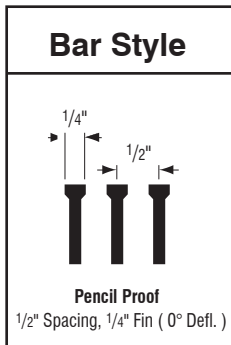

Concealed Screw Holes
Removable Core with Spring Clips

Finish					
☐ /W	☐ /M	☐ /SI	☐ /B	☐ /L	☐ /Custom
Powder Coated White	Mill Finish	Silver Aluminum Powder Coat	Brushed Aluminum	Brushed and Lacquered	Specify here

Job: _____
Architect: _____
Engineer: _____
Contractor: _____

All dimensions in inches.
Dimensions shown contain expansion tolerances based on temperature rise of 40°F above the ambient temperature at which the material is fabricated.