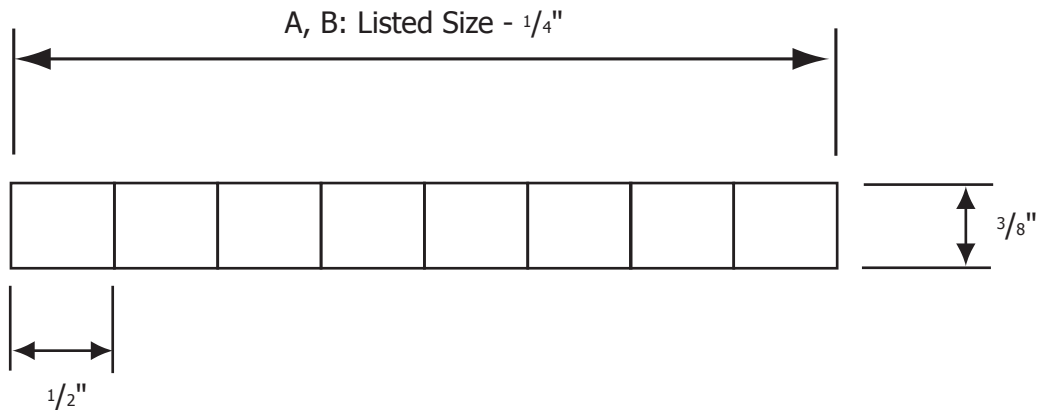

## Eggcrate Return Grille - Core Only

**Material:** Polystyrene-based material.  
**Finish:** White color.  
**Mounting:** Lay-in T-bar ceiling.  
**Grid core:** Plastic  $1/2'' \times 1/2'' \times 3/8''$ .

**ERN-P**  
Plastic Grid Core

Any even dimension up to 48"x24" available

✓	Model Listed Size	Face Dim. A x B
	ERN-P 1212	11 $3/4'' \times 11 \mathit{3/4''}$
	ERN-P 2412	23 $3/4'' \times 11 \mathit{3/4''}$
	ERN-P 2424	23 $3/4'' \times 23 \mathit{3/4''}$
	ERN-P 4824	47 $3/4'' \times 23 \mathit{3/4''}$
	ERN-P _____ A (Length) B (Width) Max Size 48" x 24"	A - $1/4''$ x B - $1/4''$