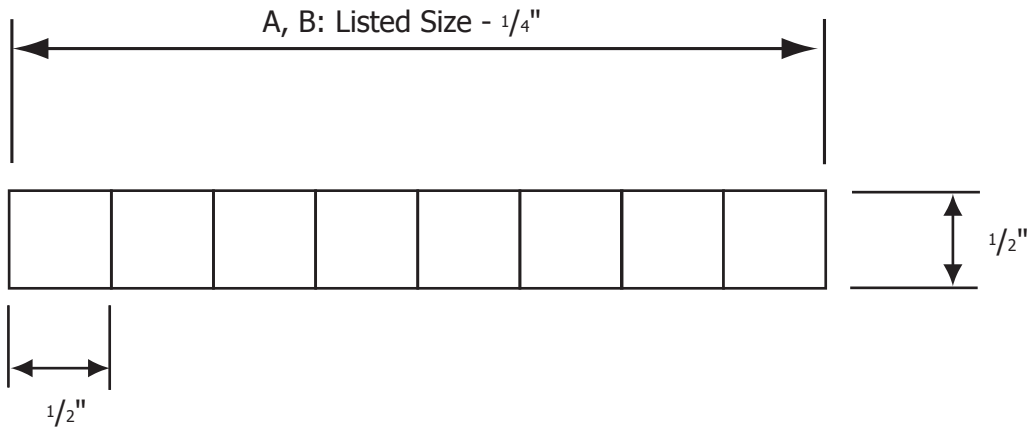

## Eggcrate Return Grille - Core Only

**Material:** All aluminum  
**Mounting:** Lay-in T-bar ceiling  
**Grid core:** Aluminum 1/2" X 1/2" X 1/2"

Custom Face Dimensions Available  
 up to 48" x 24"

**ERN**  
 Aluminum Grid Core

Finish		
White <input type="checkbox"/>	Mill <input type="checkbox"/>	Custom (please specify) <input type="checkbox"/>

✓	Model Listed Size	Face Dim. A x B
	ERN 1212	11 3/4" x 11 3/4"
	ERN 2412	23 3/4" x 11 3/4"
	ERN 2424	23 3/4" x 23 3/4"
	ERN 4824	47 3/4" x 23 3/4"
	ERN _____ A (Length) B (Width) Max Size 48" x 24"	A - 1/4" " x B - 1/4"