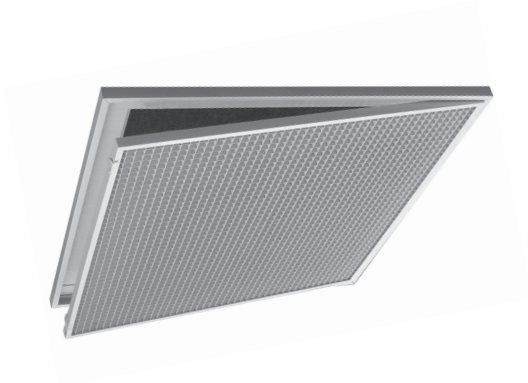

SUBMITTAL SHEET

N° ERTF

Aluminum Egg Crate Filter Return with 20" x 20" Filter Frame Hinged face - Steel Back

Material: Steel filter frame will accept 20"x20" standard 1" filter. Aluminum egg crate grid 1/2"x1/2"x1/2" in hinged extruded aluminum U frame, swings in and out of fixed frame for access to 20" x 20" filter, by others.

Finish: Powder paint coating - white.
Mounting: T-bar Lay-in ceiling.

ERTF

Job: _____

Architect: _____

Engineer: _____

Contractor: _____