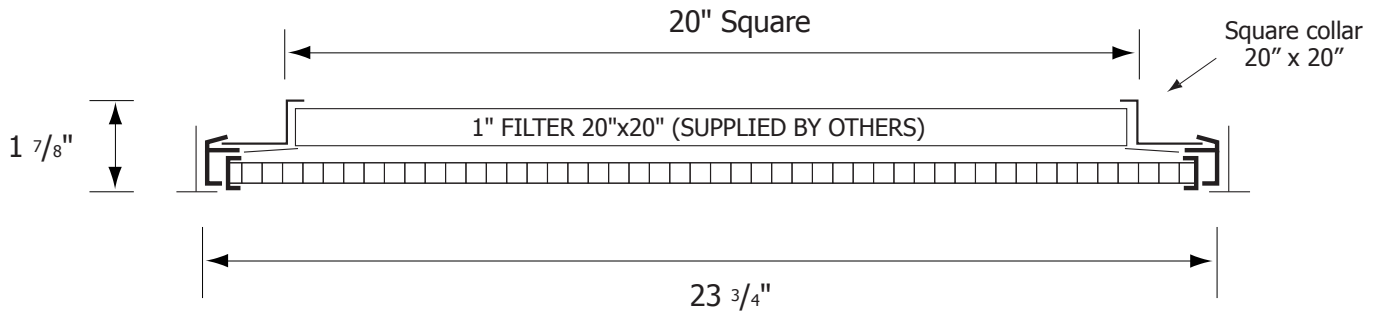

SUBMITTAL SHEET

N° ERTF

Aluminum Egg Crate Filter Return with 20" x 20" Filter Frame Hinged face - Steel Back

Material: Steel filter frame will accept 20"x20" standard 1" filter. Aluminum egg crate grid 1/2"x1/2"x1/2" in hinged extruded aluminum U frame, swings in and out of fixed frame for access to 20" x 20" filter, by others.

Finish: Powder paint coating - white.
Mounting: T-bar Lay-in ceiling.

ERTF

Job: _____

Architect: _____

Engineer: _____

Contractor: _____