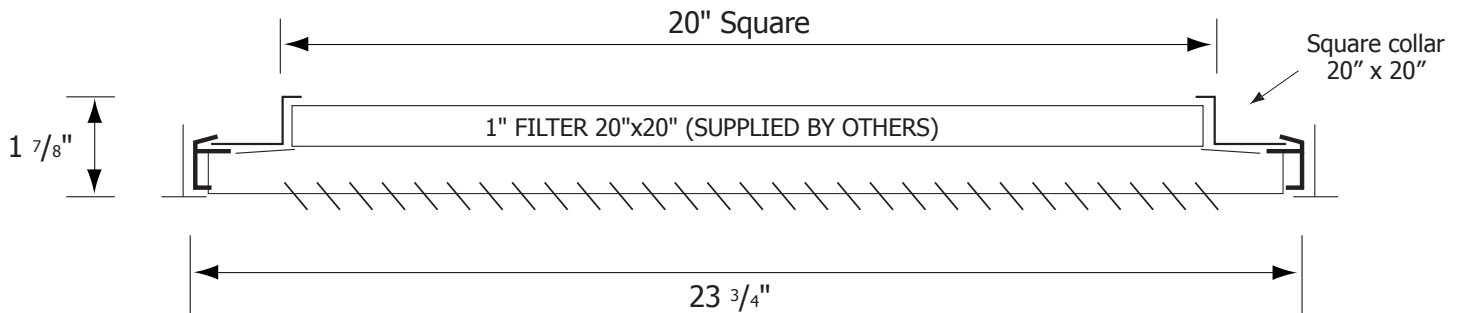

SUBMITTAL SHEET

N° LRTF

Lanced Face Filter Return with 20" x 20" filter frame Hinged face

Material: Steel filter frame will accept standard 1" filter. Steel lanced face with 1/2" spaced fins at 40° swings in and out of fixed frame, for access to 20"x20" filter, by others.

Finish: Powder paint coating - white.
Mounting: T-bar Lay-in ceiling.

LRTF

Job: _____

Architect: _____

Engineer: _____

Contractor: _____