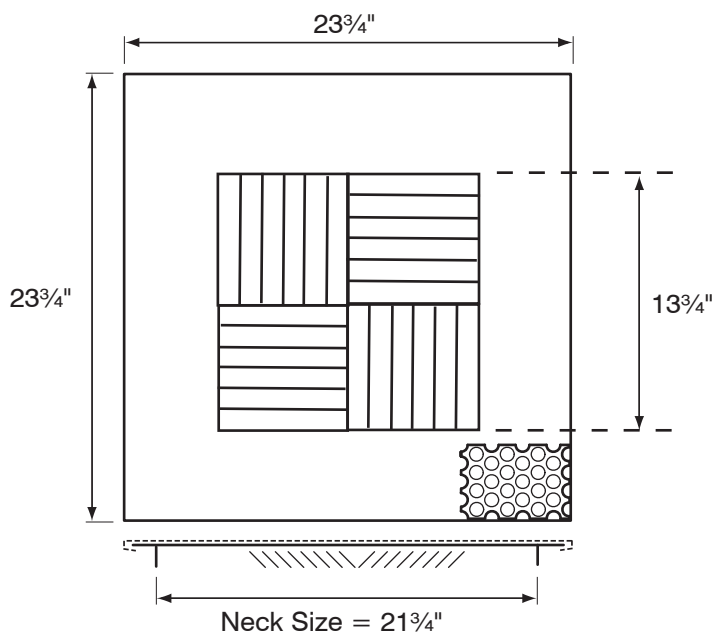

Perforated Ceiling Supply Diffuser with Square Neck Fixed Face - Louver deflectors

- Description:** Full face perforated panel with 3/16" holes on 1/4" staggered centers, affords 53% open area. All steel construction.
- Material:** 4 fixed directional louvers, horizontal 360° diffusion.
- Finish:** Powder paint coating - white.
- Air pattern:** Powder paint coating - white.
- Mounting:** For surface mounting or T-bar lay-in ceiling grids.

Finish	
<input type="checkbox"/> /W White (Default)	<input type="checkbox"/> /C Custom (Please Specify) _____

Schedule type: _____
Job: _____
Architect: _____
Engineer: _____
Contractor: _____

Model #	Neck Size	Face Dim.
PSTL 2424	21 3/4"	23 3/4" x 23 3/4"