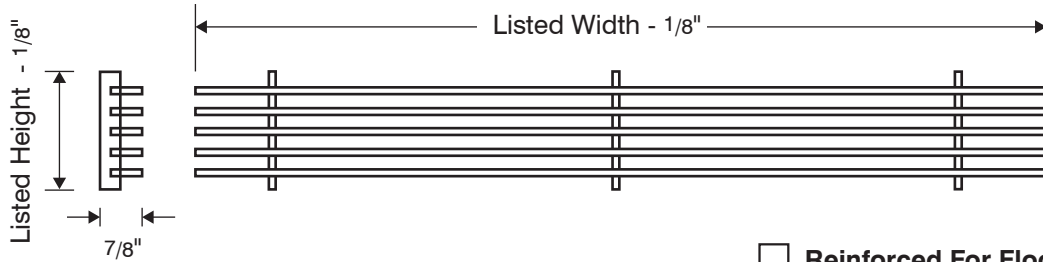

ALBCO Linear Bar Grille - Core Only

Material: Extruded aluminum
 Length over 72 inches supplied as 2 or more sections

Reinforced For Floor Application -RF
 (Up to 6" wide)

Bar Style								
<input type="checkbox"/> ALBCO1 Narrow	<input type="checkbox"/> ALBCO2 	<input type="checkbox"/> ALBCO3 	<input type="checkbox"/> ALBCO4 	<input type="checkbox"/> ALBCO5 	<input type="checkbox"/> ALBCO6 Pencil Proof	<input type="checkbox"/> ALBCO7 Pencil Proof	<input type="checkbox"/> ALBCO8 	<input type="checkbox"/> ALBCO9

Schedule type: _____
Job: _____
Architect: _____
Engineer: _____
Contractor: _____

Dimensions shown contain expansion tolerances based on temperature rise of 40°F above the ambient temperature at which the material is fabricated.