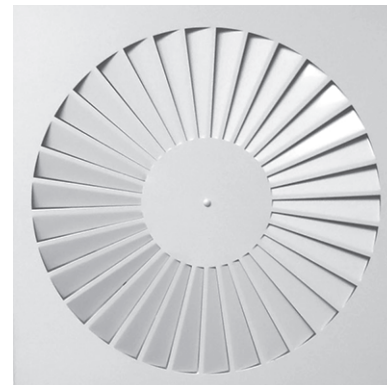

## Swirl Face Supply Diffuser Fixed face - 2" Collar

**Finish:** Stamped heavy gauge aluminum  
**Material:** Powder paint coating - white  
**Air Pattern:** Fixed 360° spiral pattern  
**Mounting:** Lay-in T-bar ceiling

**ADSWD**

Finish	
<input type="checkbox"/> /W White (Default)	<input type="checkbox"/> /C Custom (Please Specify) _____

✓	Model #	Duct Size	Neck Size	Face Dim B x B
	ADSWD 2406	6	5 7/8"	23 7/8" x 23 7/8"
	ADSWD 2408	8	7 7/8"	23 7/8" x 23 7/8"
	ADSWD 2410	10	9 7/8"	23 7/8" x 23 7/8"
	ADSWD 2412	12	11 7/8"	23 7/8" x 23 7/8"
	ADSWD 2414	14	13 7/8"	23 7/8" x 23 7/8"