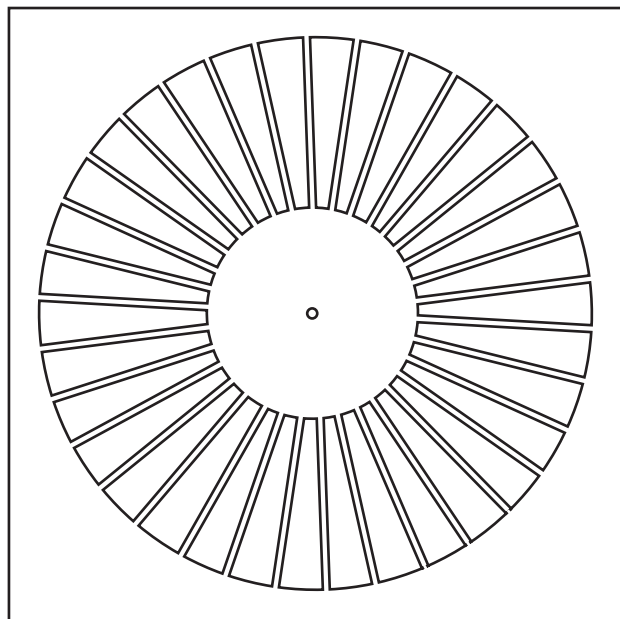

## Swirl Face Supply Diffuser Fixed face - 2" Collar

**Finish:** Stamped heavy gauge aluminum  
**Material:** Powder paint coating - white  
**Air Pattern:** Fixed 360° spiral pattern  
**Mounting:** Lay-in T-bar ceiling

**ADSWD**

Finish	
<input type="checkbox"/> /W White (Default)	<input type="checkbox"/> /C Custom (Please Specify) _____

✓	Model #	Duct Size	Neck Size	Face Dim B x B
	ADSWD 2406	6	5 7/8"	23 7/8" x 23 7/8"
	ADSWD 2408	8	7 7/8"	23 7/8" x 23 7/8"
	ADSWD 2410	10	9 7/8"	23 7/8" x 23 7/8"
	ADSWD 2412	12	11 7/8"	23 7/8" x 23 7/8"
	ADSWD 2414	14	13 7/8"	23 7/8" x 23 7/8"