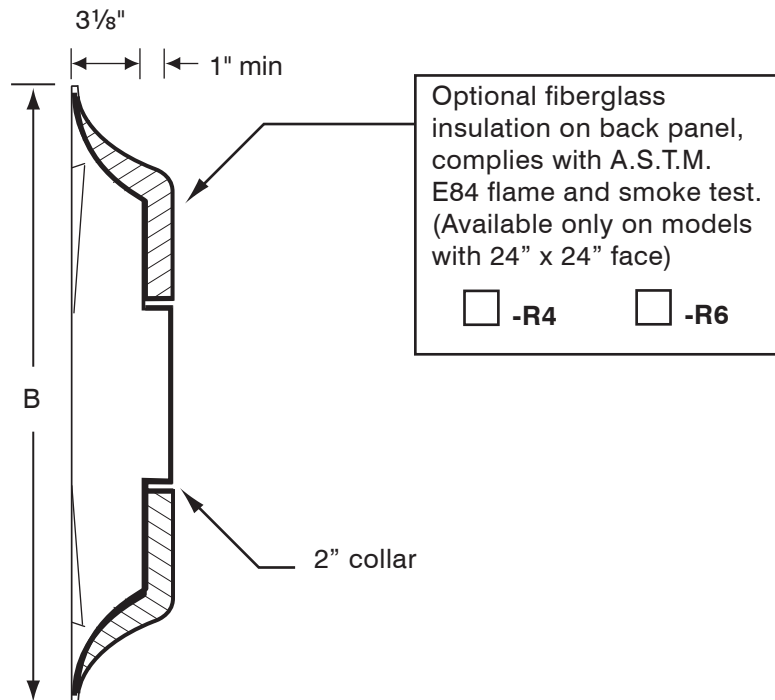

## Swirl Face Supply Diffuser Fixed face - 2" Collar

**Finish:** Stamped heavy gauge aluminum  
**Material:** Powder paint coating - white  
**Air Pattern:** Fixed 360° spiral pattern  
**Mounting:** Lay-in T-bar ceiling

**ADSWD**

Finish	
<input type="checkbox"/> /W White (Default)	<input type="checkbox"/> /C Custom (Please Specify) _____

✓	Model #	Duct Size	Neck Size	Face Dim B x B
	ADSWD 2406	6	5 7/8"	23 7/8" x 23 7/8"
	ADSWD 2408	8	7 7/8"	23 7/8" x 23 7/8"
	ADSWD 2410	10	9 7/8"	23 7/8" x 23 7/8"
	ADSWD 2412	12	11 7/8"	23 7/8" x 23 7/8"
	ADSWD 2414	14	13 7/8"	23 7/8" x 23 7/8"