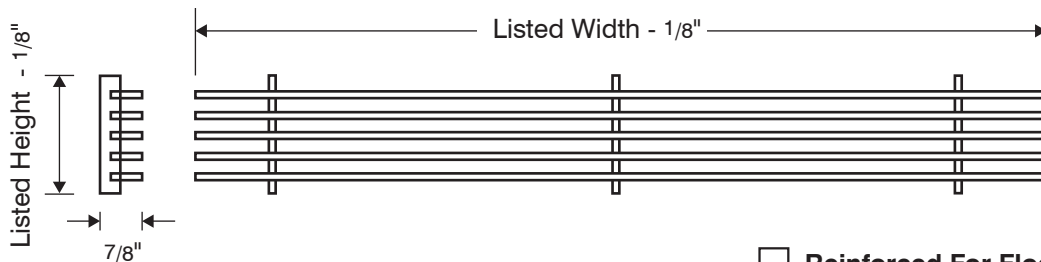

ALBCO Linear Bar Grille - Core Only

Material: Extruded aluminum
 Length over 72 inches supplied as 2 or more sections

ALBCO6

Reinforced For Floor Application -RF
 (Up to 6" wide)

Mounting

Bar Style

ALBCO1	ALBCO2	ALBCO3	ALBCO4	ALBCO5	ALBCO6	ALBCO7	ALBCO8	ALBCO9
<p>Narrow</p>			<p>15°</p>	<p>30°</p>	<p>Pencil Proof</p>	<p>15°</p> <p>Pencil Proof</p>	<p>38°</p>	<p>38°</p>