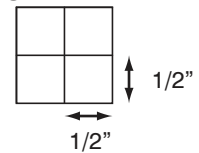

Round Egg Crate Grille

- Material:** All Aluminum, Aluminum grille 1/2" x 1/2" x 1/2".
- Finish:** Powder paint coating - white.
- Mounting:** Surface mounting.
Countersunk mounting holes on frame.
- Grid core:** Aluminum 1/2" x 1/2" x 1/2".

GER

Egg crate core

✓	Model #	B	A
	GER 04	3 3/4"	8 7/8"
	GER 05	4 3/4"	7 7/8"
	GER 06	5 3/4"	8 7/8"
	GER 08	7 11/16"	11 13/16"
	GER 10	9 5/8"	13 13/16"
	GER 12	11 5/8"	14 3/8"

Finish	
<input type="checkbox"/> /W	<input type="checkbox"/> /C Custom (Please Specify)
White (Default)	_____