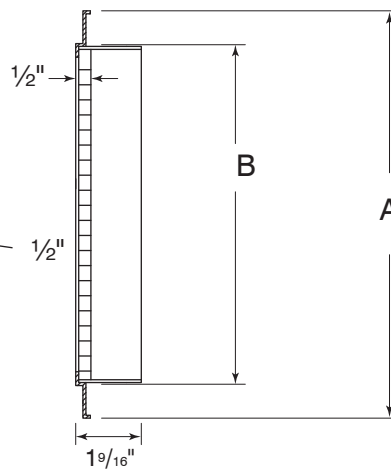

Round Egg Crate Grille

- Material:** All Aluminum, Aluminum grille 1/2" x 1/2" x 1/2".
- Finish:** Powder paint coating - white.
- Mounting:** Surface mounting.
Countersunk mounting holes on frame.
- Grid core:** Aluminum 1/2" x 1/2" x 1/2".

GER

Egg crate core

✓	Model #	B	A
	GER 04	3 3/4"	8 7/8"
	GER 05	4 3/4"	7 7/8"
	GER 06	5 3/4"	8 7/8"
	GER 08	7 11/16"	11 13/16"
	GER 10	9 5/8"	13 13/16"
	GER 12	11 5/8"	14 3/8"

Finish	
<input type="checkbox"/> /W	<input type="checkbox"/> /C Custom (Please Specify)
White (Default)	_____