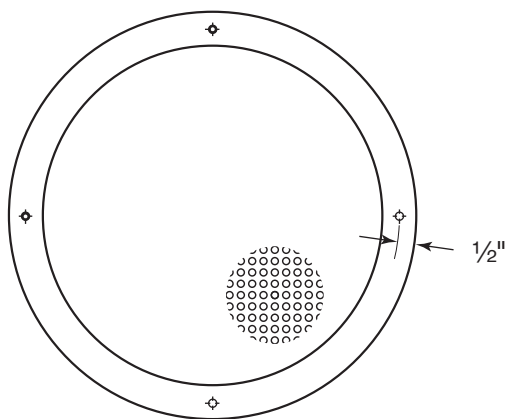

Round Perforated Flat Grilles

- Material:** Heavy gauge aluminum, face perforated.
- Finish:** Powder paint coating - white.
- Mounting:** Surface mounting.
Countersunk mounting holes on frame.

✓	Model #	Duct Size
	GPR 04	4"
	GPR 06	6"
	GPR 08	8"
	GPR 10	10"
	GPR 12	12"
	GPR 14	14"
	GPR 16	16"