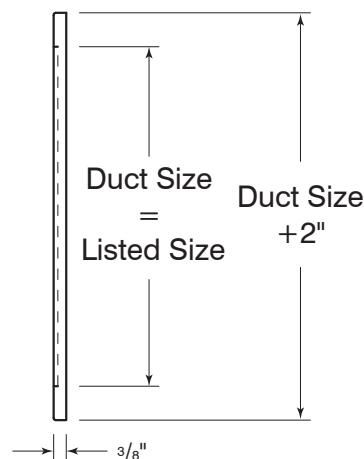

Round Perforated Flat Grilles

- Material:** Heavy gauge aluminum, face perforated.
- Finish:** Powder paint coating - white.
- Mounting:** Surface mounting.
Countersunk mounting holes on frame.

✓	Model #	Duct Size
	GPR 04	4"
	GPR 06	6"
	GPR 08	8"
	GPR 10	10"
	GPR 12	12"
	GPR 14	14"
	GPR 16	16"