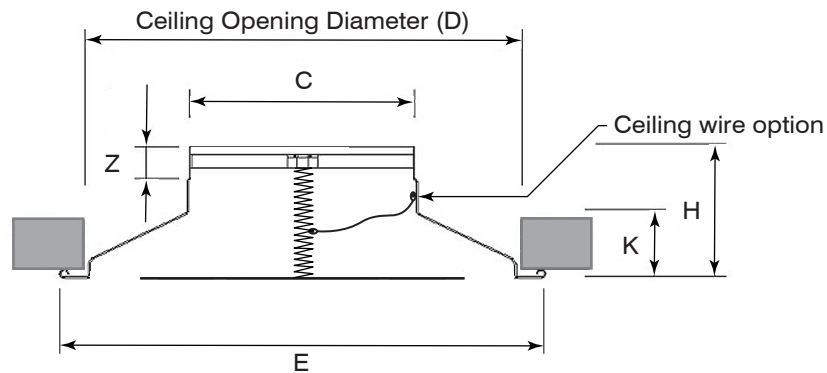

High Ceiling Round Diffuser Spun Aluminum

Material: Heavy gauge spun aluminum.
Finish: Powder paint coating - white.
Air Pattern: 360° diffusion, vertically adjustable.
Safety: Seismic tabs.
Mounting: Surface or open ceiling.

ICG

Model	Duct Size	A (in)	C (in)	E (in)	H (in)	K (in)	Z (in)
ICG 06	6"	11 59/64	5 3/4	13 5/16	4 15/16	1 47/64	1
ICG 08	8"	15 5/32	7 3/4	16 47/64	4 17/32	2 9/32	1
ICG 10	10"	18 17/64	9 3/4	19 3/8	4 31/64	2 1/4	1
ICG 12	12"	22 13/64	11 3/4	23 17/64	6 19/32	3 5/32	1
ICG 14	14"	24 13/16	13 29/32	26 1/16	5 33/64	3 17/64	1