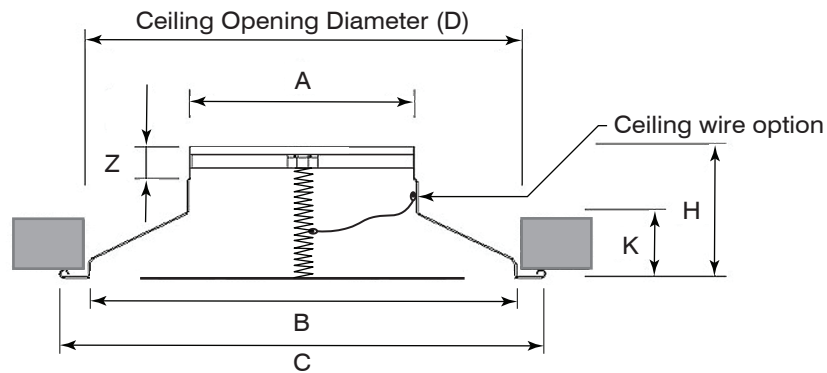

- /I\ ICG discontinued, now ICL -
High Ceiling Round Diffuser
Spun Aluminum

Material: Heavy gauge spun aluminum.
Finish: Powder paint coating - white.
Air Pattern: 360° diffusion, vertically adjustable.
Mounting: Surface or open ceiling.

ICL

✓	Model	Duct Size	A (in)	C (in)	B (in)	H (in)	D (in)	Z (in)
	ICL 06	6"	5 11/16"	13 3/16"	11"	4 1/8"	11 5/16"	1"
	ICL 08	8"	7 11/16"	16 11/16"	14 3/16"	4 11/16"	14 5/8"	1"
	ICL 10	10"	9 5/8"	20 3/8"	17 1/2"	5 1/8"	18"	1"
	ICL 12	12"	11 5/8"	25 3/16"	22"	5 11/16"	22 3/8"	1"
	ICL 14	14"	13 5/8"	28 11/16"	25 3/16"	7 5/16"	25 5/8"	1"